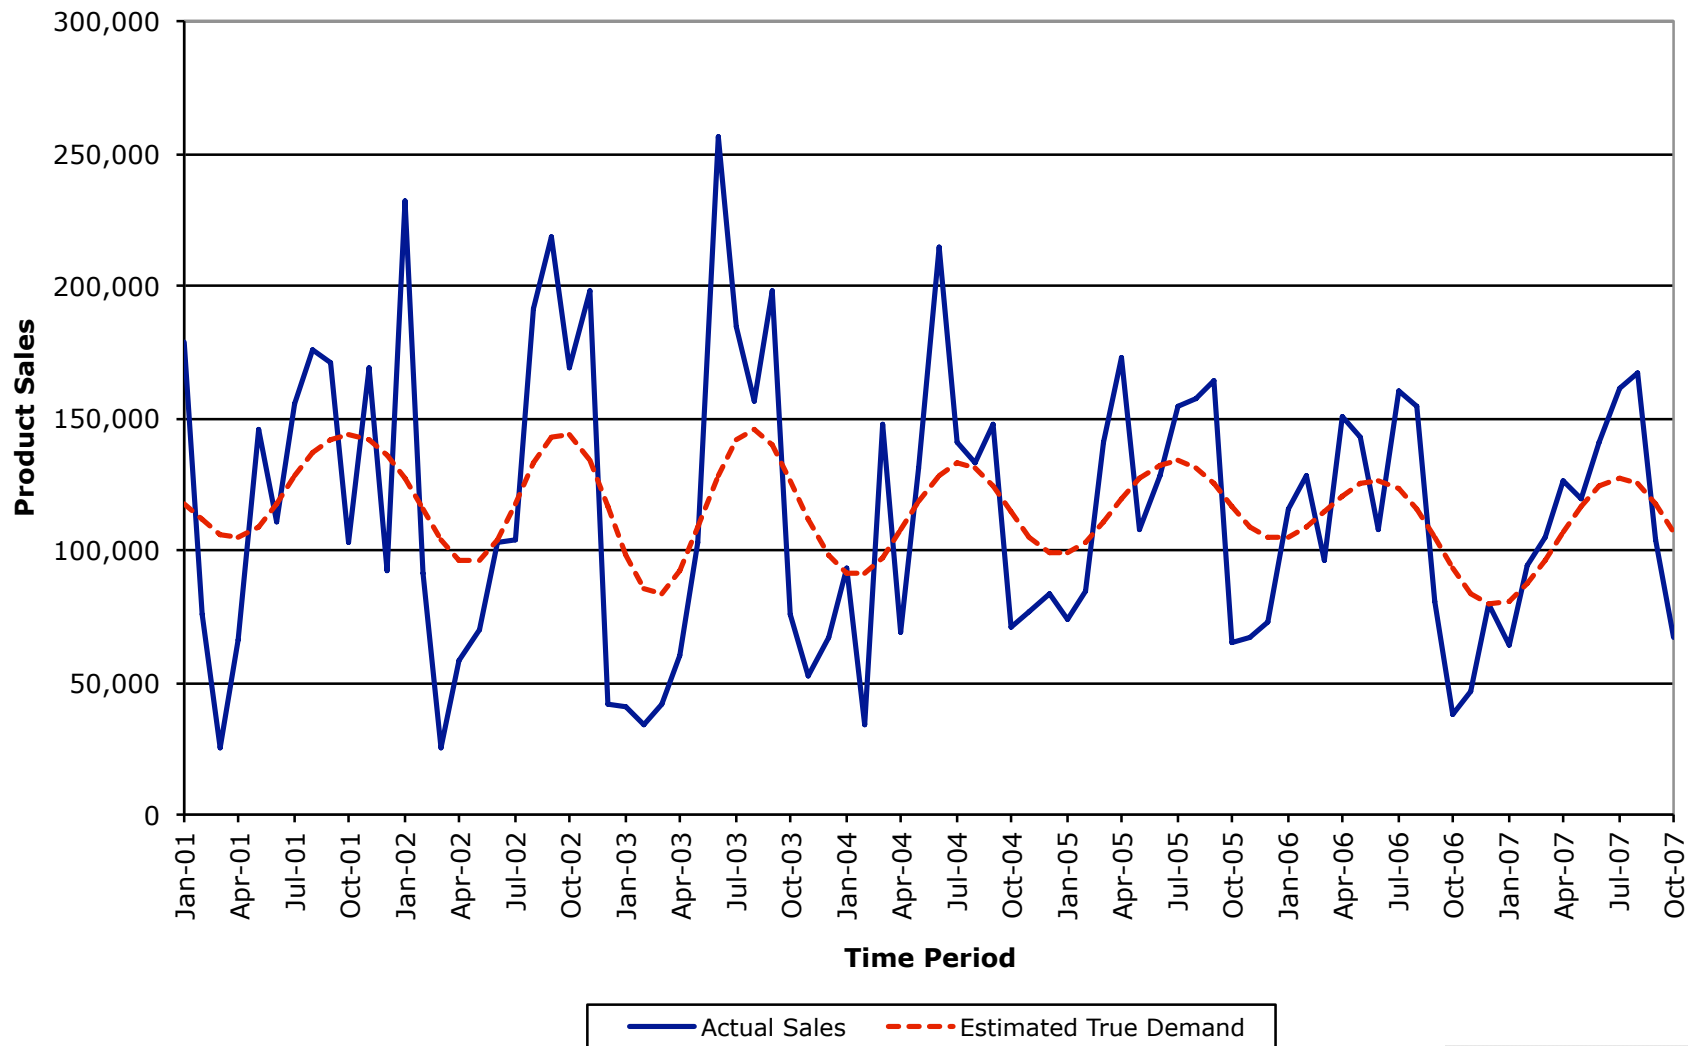

Pipeline & Seasonality Analyzer™

- Tool for better understanding cyclical issues with product demand and the supply chain
 - ▶ Shows seasonality
 - ▶ Shows true demand compared to actual sales
 - ▶ Estimates inventory levels

Seasonality by Period

Seasonality by Period

True Demand

Actual Sales vs. True Demand

Estimated Inventory Levels

**Estimated Inventory
(Months Supply)**