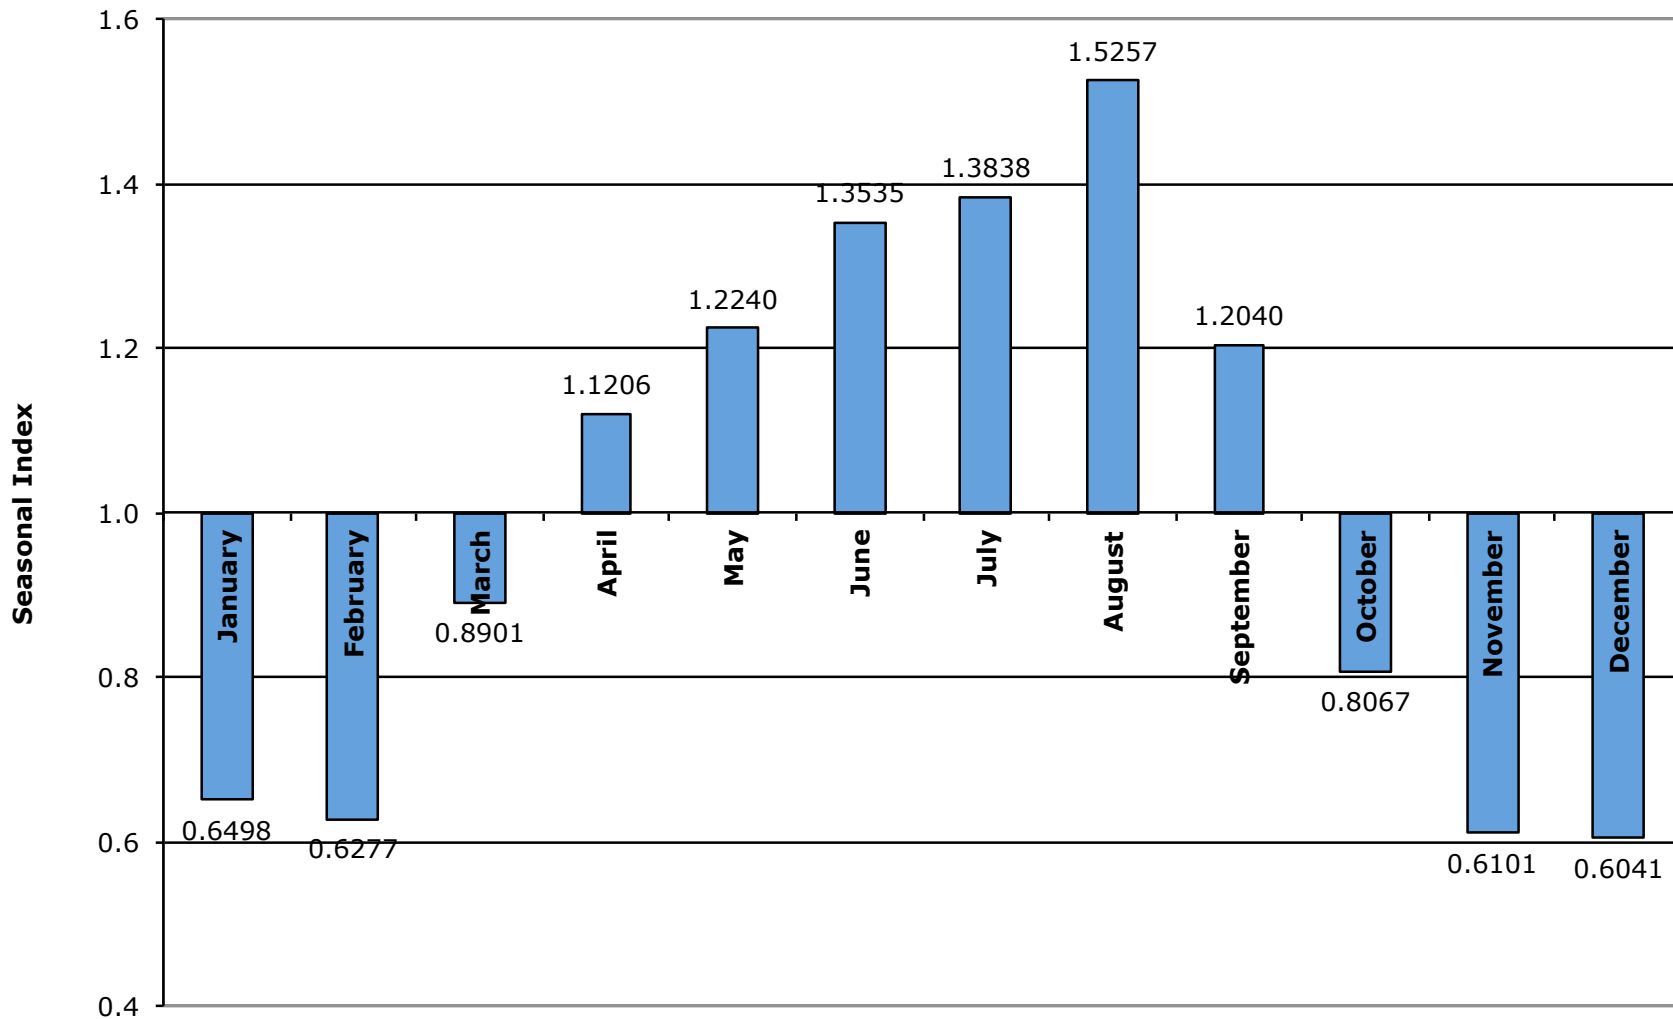

Pipeline & Seasonality Analyzer™

- Tool for better understanding cyclical issues with product demand and the supply chain
 - ▶ Shows seasonality
 - ▶ Shows true demand compared to actual sales
 - ▶ Estimates inventory levels

Seasonality by Period

Seasonality by Period

True Demand

Actual Sales vs. True Demand

Estimated Inventory Levels

**Estimated Inventory
(Months Supply)**